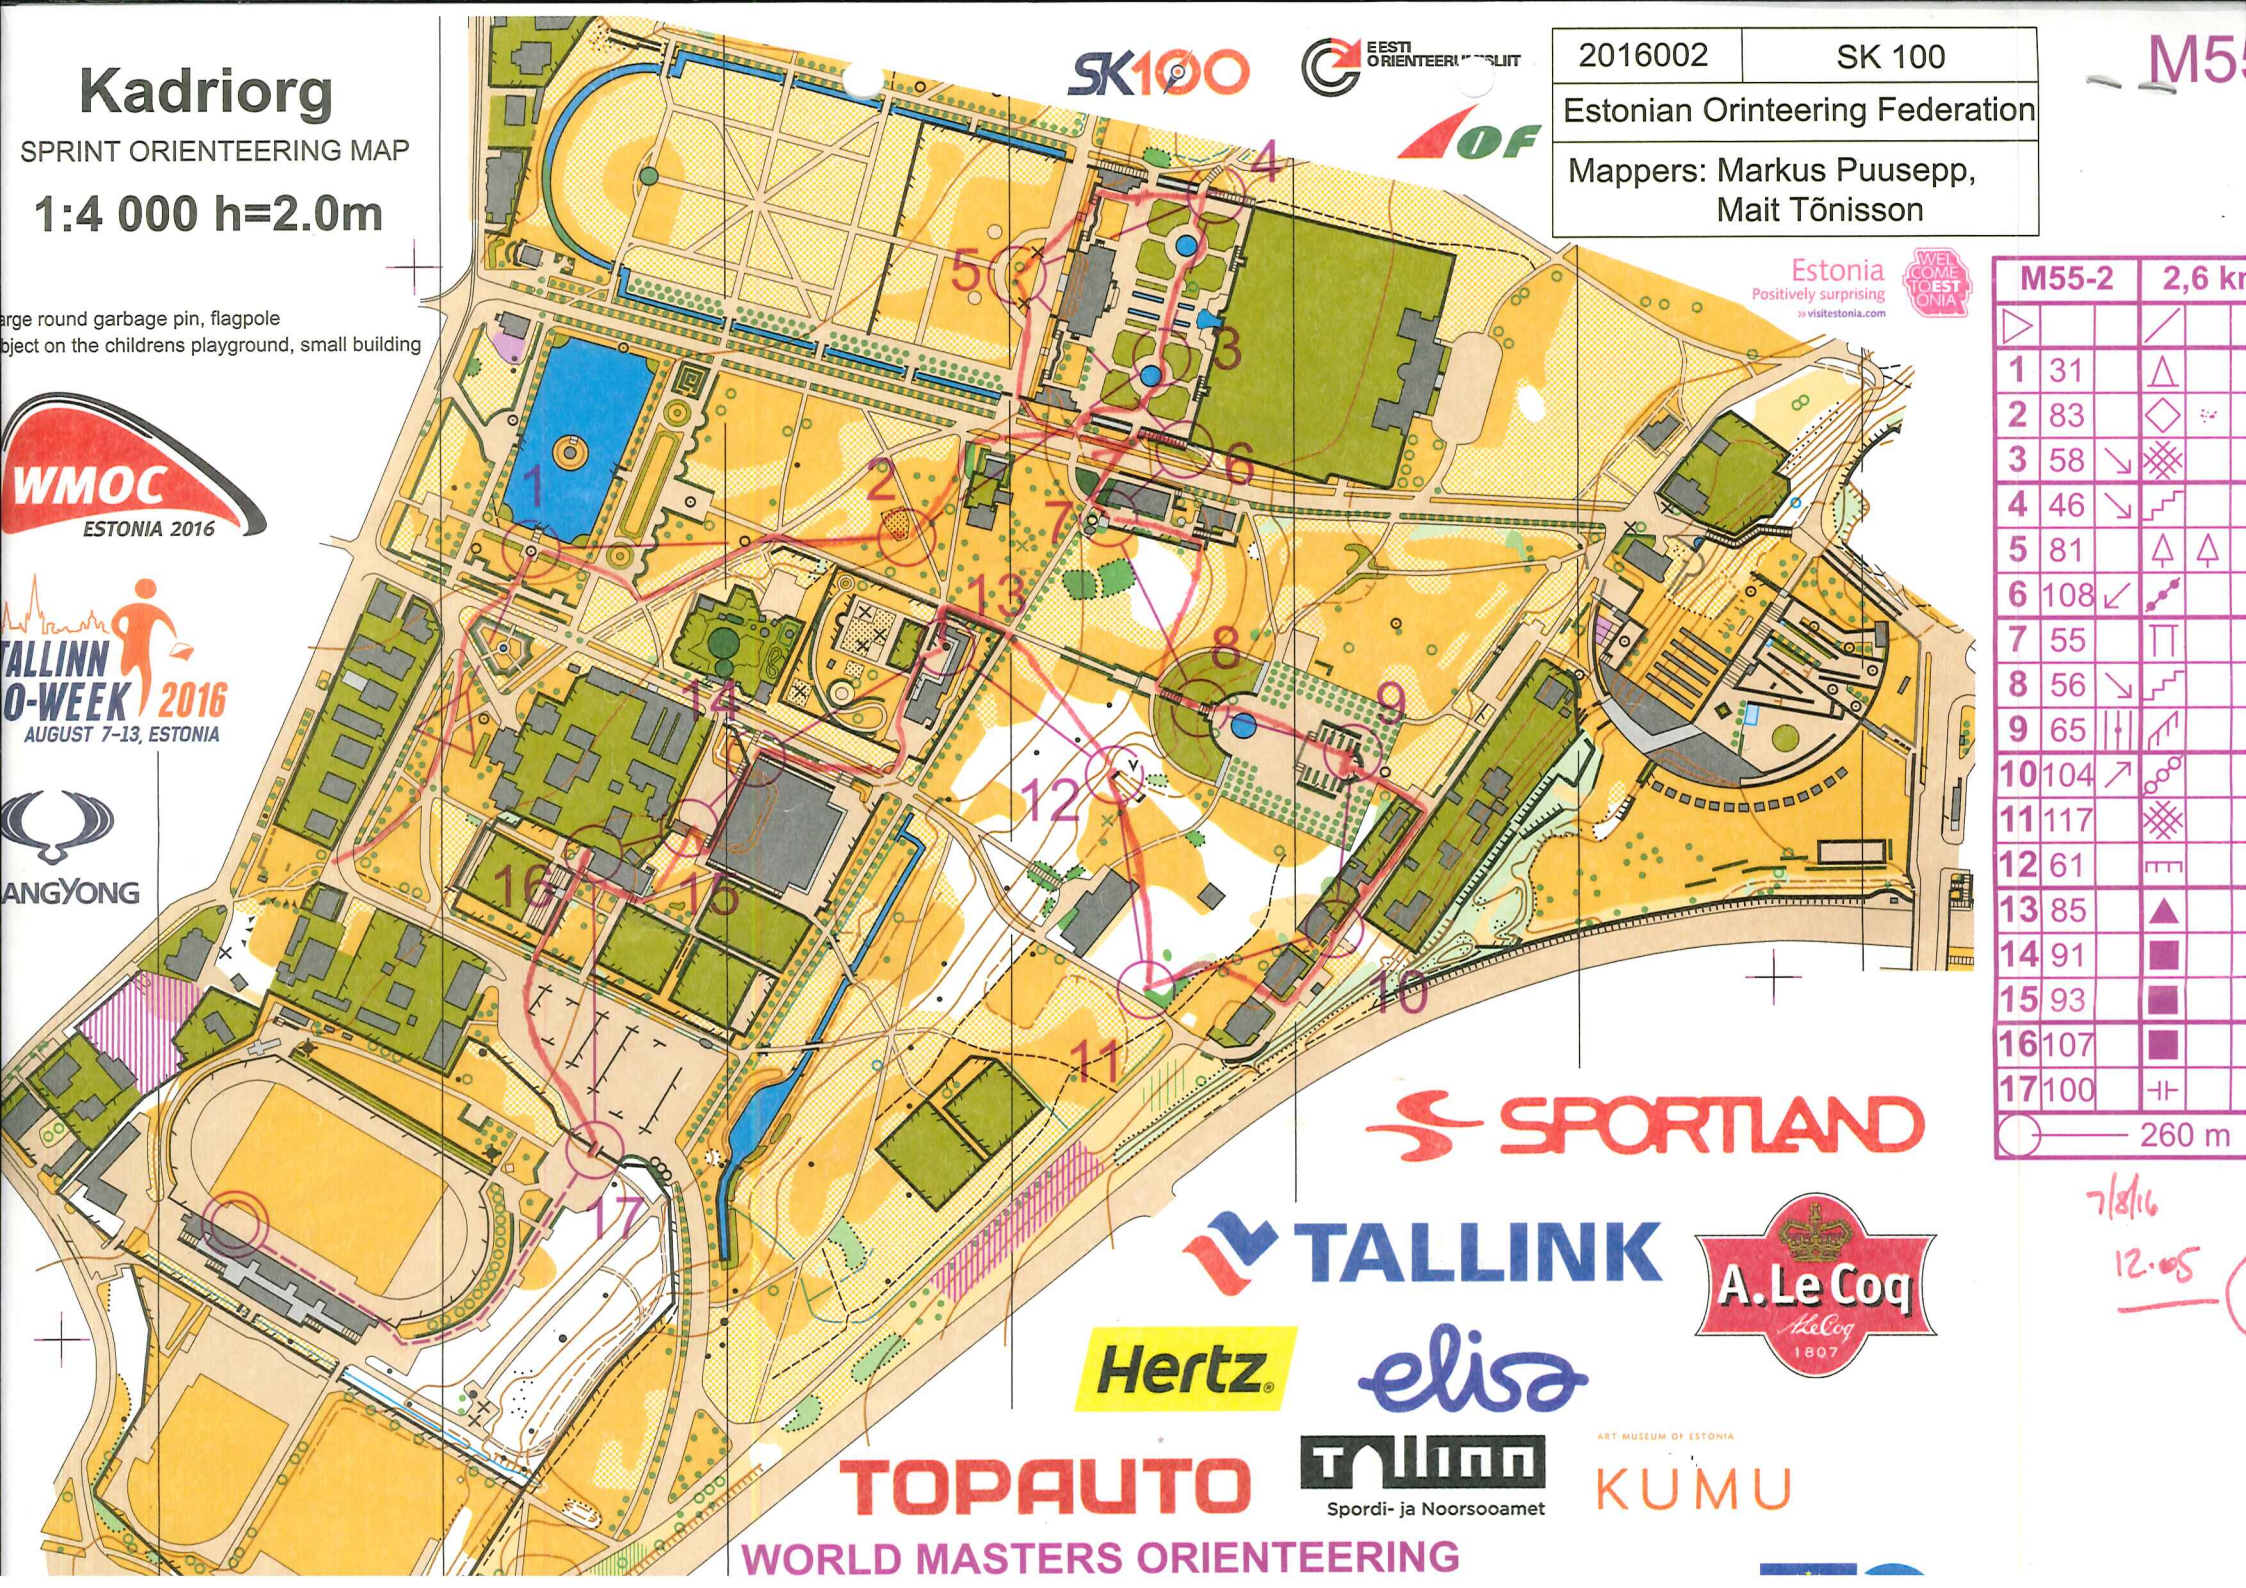

Kadriorg

SPRINT ORIENTEERING MAP

1:4 000 h=2.0m

Large round garbage bin, flagpole
Object on the childrens playground, small building

2016002

SK 100

Estonian Orienteering Federation

Mappers: Markus Puusepp,
Mait Tõnisson

Estonia
Positively surprising
visitestonia.com

M55-2	2,6 km	
1	31	△
2	83	◇
3	58	↘
4	46	↘
5	81	△
6	108	↙
7	55	▯
8	56	↘
9	65	↑
10	104	↗
11	117	⊗
12	61	▯
13	85	▲
14	91	■
15	93	■
16	107	■
17	100	⊕

260 m

7/8/16
12.05

WORLD MASTERS ORIENTEERING